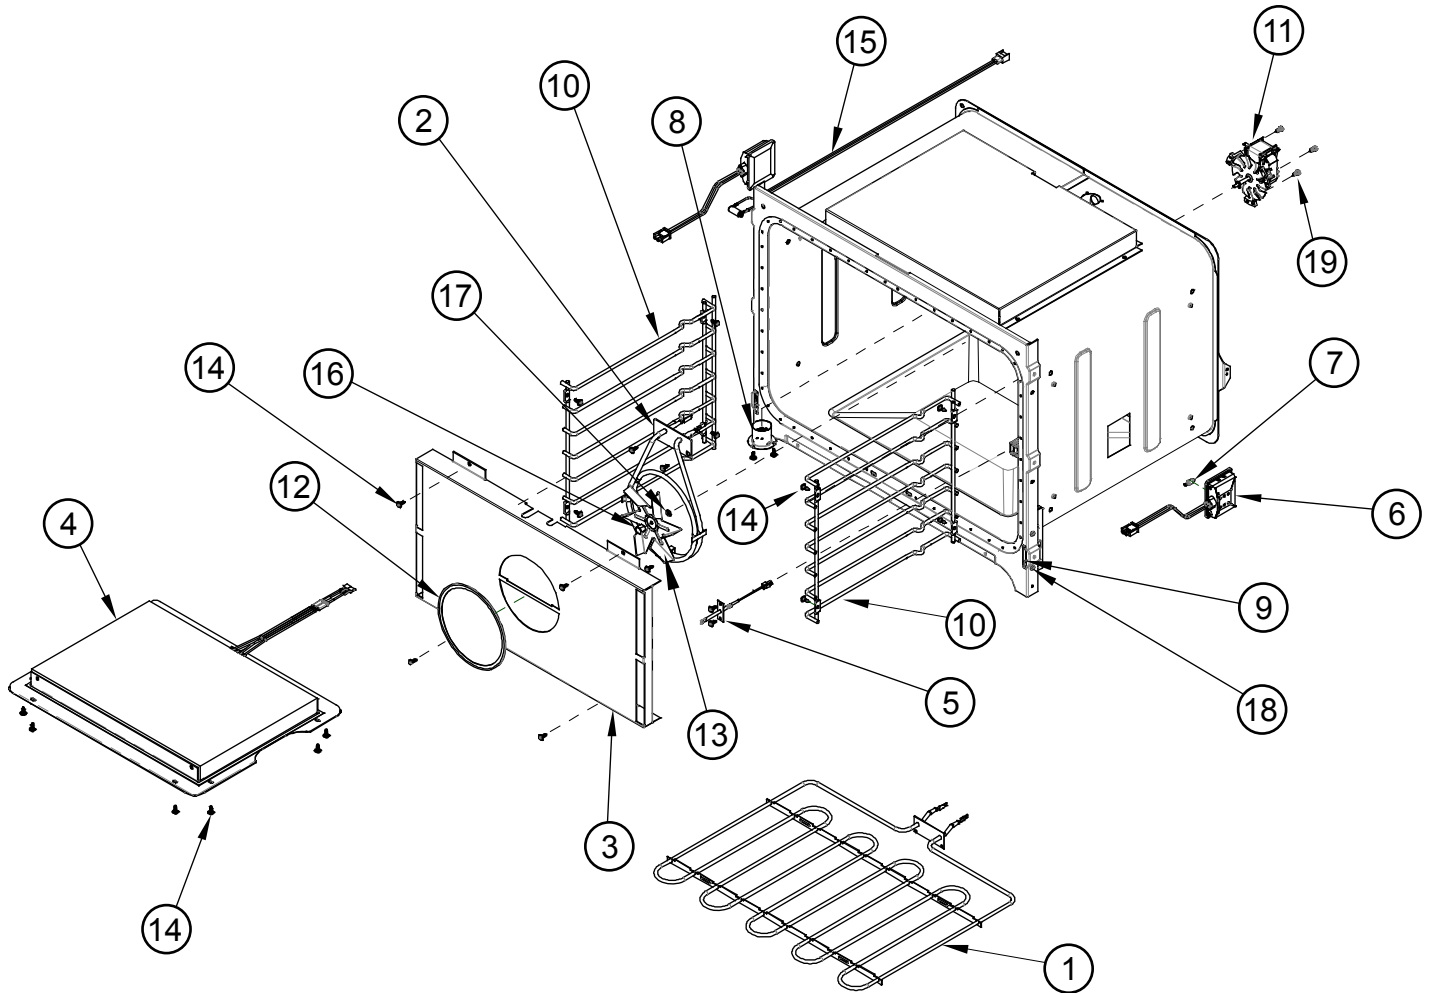

RO230/ROV230 Wall Oven Cell Components

Item	Part #	Description
1	106898	BAKE ELEMENT
2	82377	CONVECTION ELEMENT
3	105329BP	CONVECTION BAFFLE
4	701529¹	BROIL ASSEMBLY¹
5	72752	SENSOR, TEMPERATURE
6	92398	ASSEMBLY, HALOGEN LIGHT, 12V, 20W
7	100429	BULB, HALOGEN, 12V, 20W
8	72755	SMOKE ELIMINATOR
9	72348	HINGE RECEPTACLE
10	106991	RACK SUPPORT

¹ Broil assembly includes element, glass and frame.

Item	Part #	Description
11	700633²	KIT, CONVECTION FAN²
12	82891	FILTER, CONVECTION
13	101511	CONVECTION FAN BLADE
14	83708	SCREW, TORX WAFER HEAD, #8 X 1/2"
15	72717³	MEAT PROBE SOCKET³
16	102137	HEX NUT, CONVECTION FAN
17	102136	WASHER, CONVECTION FAN
18	83661	SCREW, WASHER HEAD #8 X 3/8
19	83379	SCREW, #8-1/2 THREAD TYPE A
20	102468⁴	PLUG, PROBE, OVEN CELL⁴

² Kit includes motor, fan blade, fan blade washer and mounting nut.

³ Used on upper oven only.

⁴ Used on lower oven only.