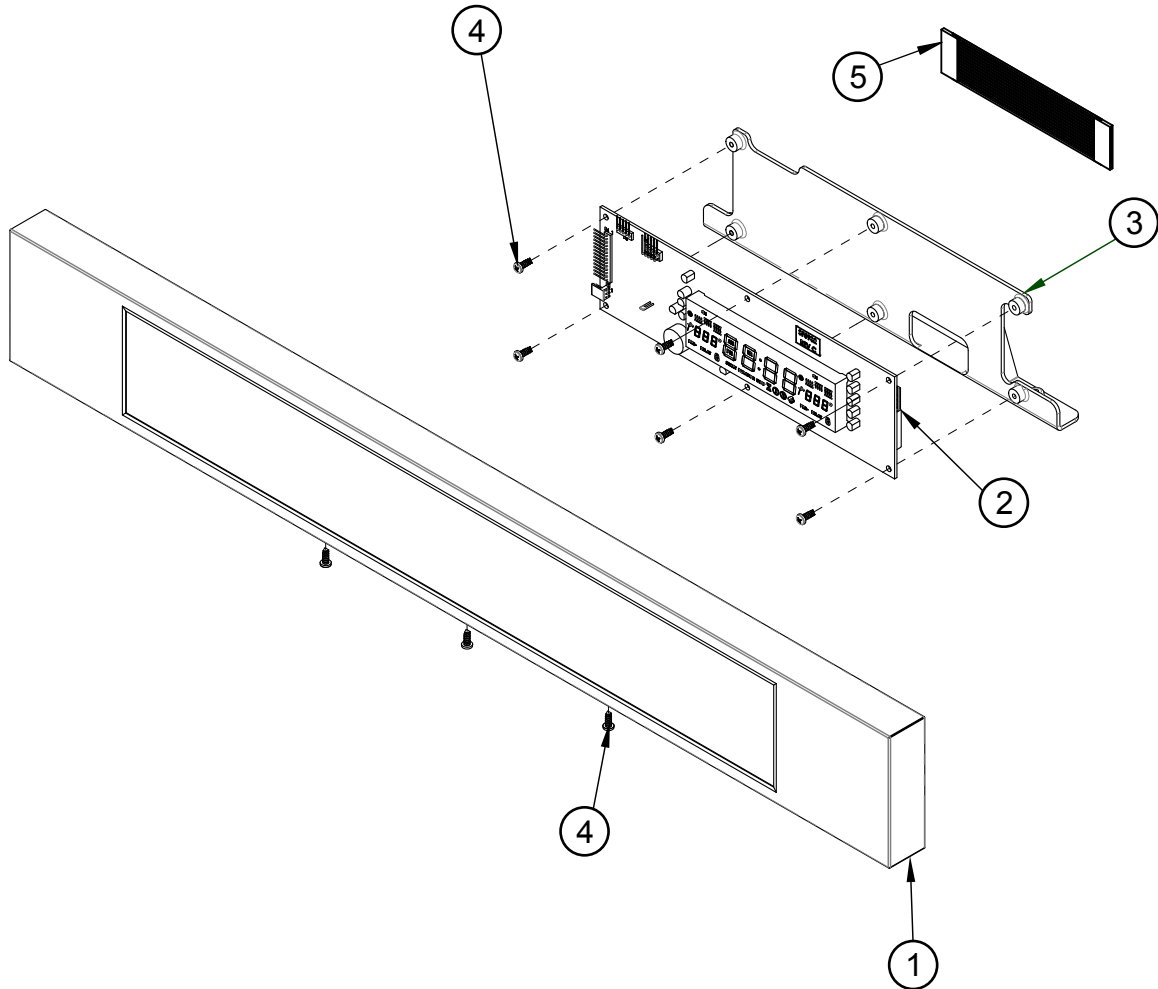

RO230/ROV230 Wall Oven Control Panel Assembly

Item		Description
1	701476-02*	ASSEMBLY, BEZEL/CAPACITIVE TOUCH, RO230B
	701431-02*	ASSEMBLY, BEZEL/CAPACITIVE TOUCH, RO230S
	701504-02*	ASSEMBLY, BEZEL/CAPACITIVE TOUCH, ROV230B
2	105336	CONTROL BOARD, RO230/ROV230
3	105334	CONTROL BOARD BASE
4	105486	SCREW, 6-19 X 3/8"
5	105655	RIBBON CABLE

* Includes items 2, 3 and 4 (6 each).