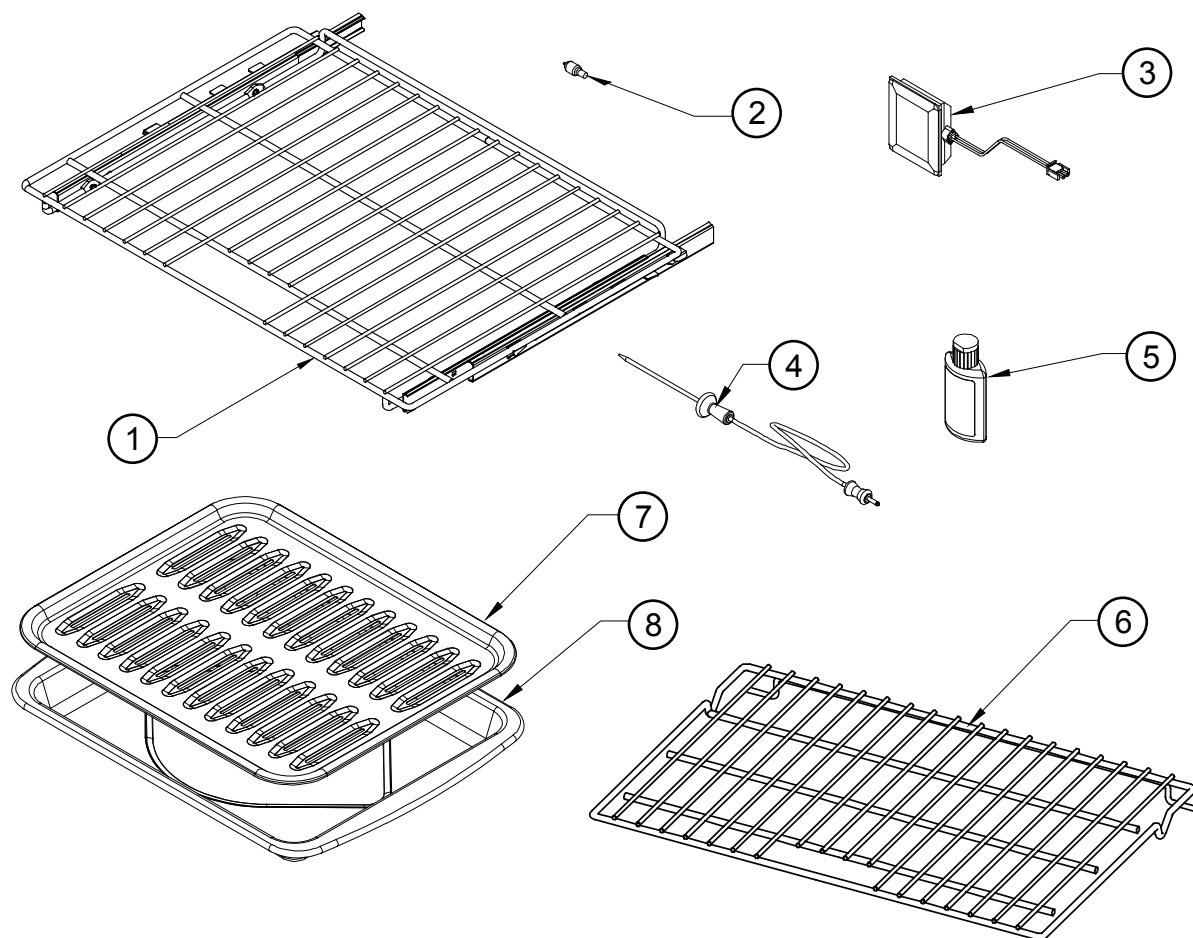

RO230/ROV230 Wall Oven Miscellaneous Parts

Item	Part #	Description
1	701464	OVEN RACK, GLIDERACK TYPE
2	100429	BULB, HALOGEN, 12V, 20W
3	92398	ASSEMBLY, LIGHT, HALOGEN, 12V, 20W
4	72723	MEAT PROBE
5	100852	STAINLESS STEEL CLEANER
6	106992	OVEN RACK, STANDARD
7	82106	PORCELAIN GRILL
8	82107	PORCELAIN PAN