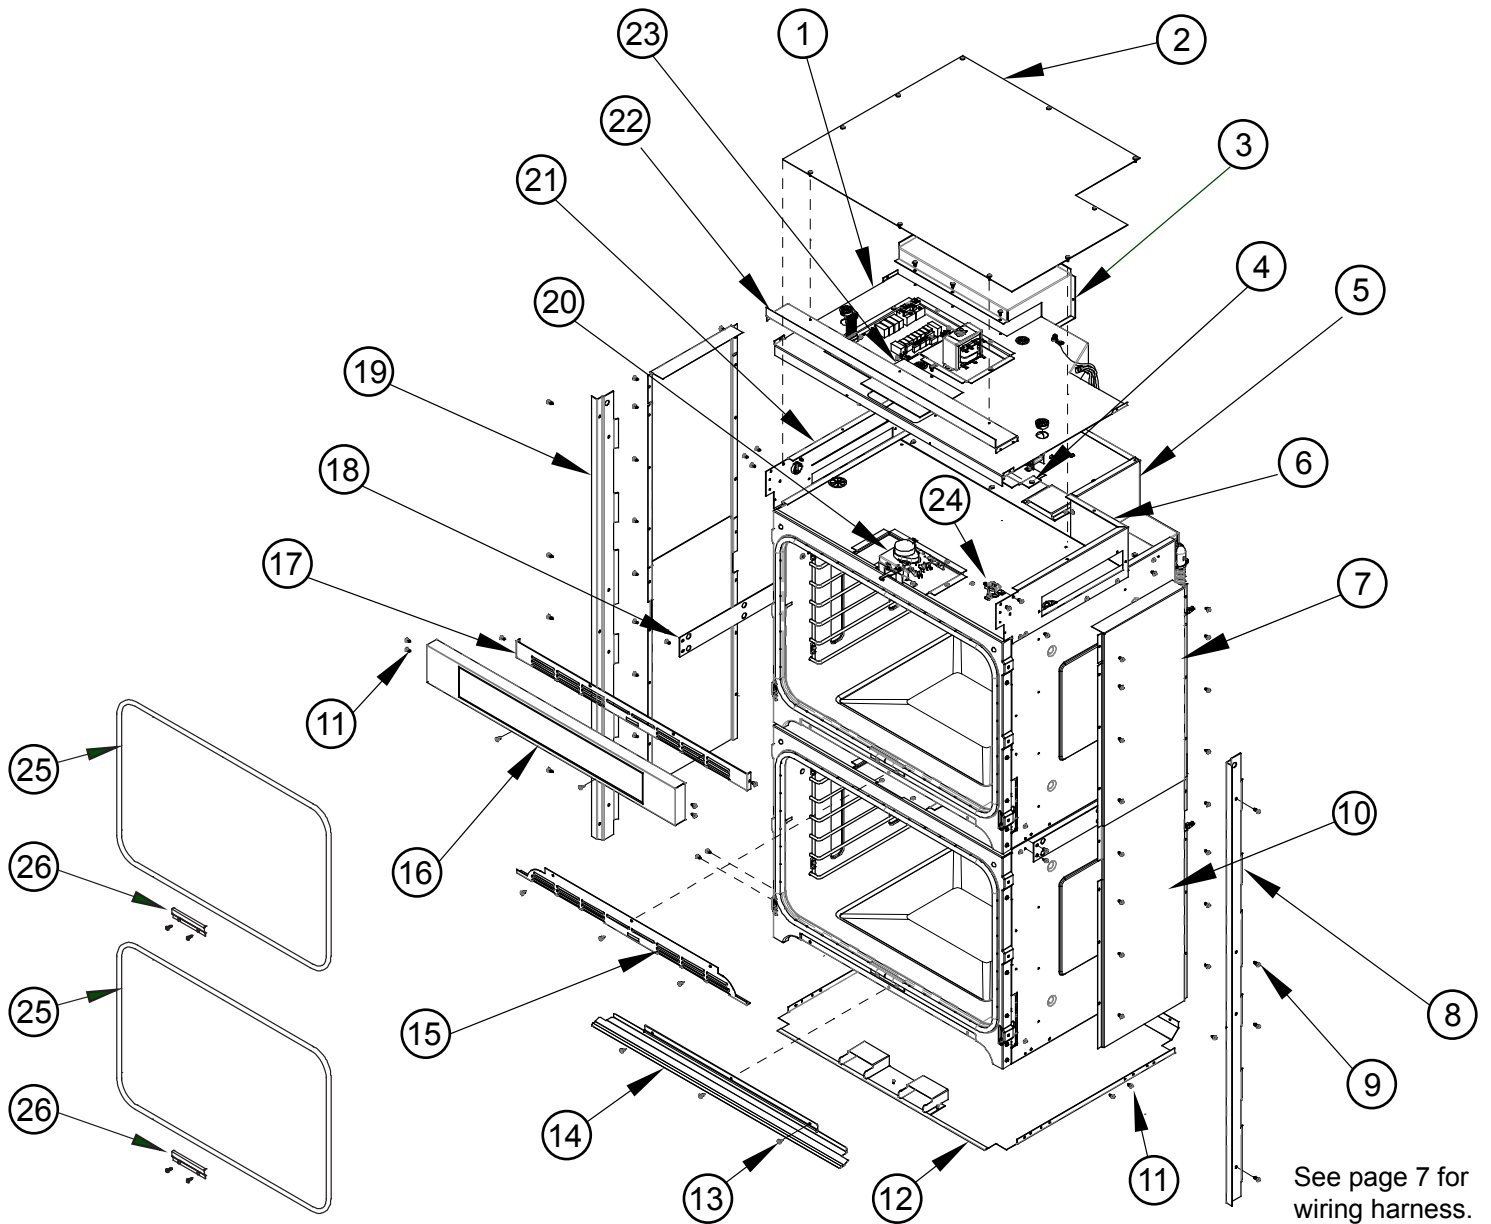

RO230/ROV230 Wall Oven Chassis Assembly - Front

RO230/ROV230 Wall Oven Chassis Parts - Front

Item	Part #	Description
1	-	SUB-CHASSIS¹
2	105324	COVER, TOP
3	105320	COVER, COOLING FAN
4	105363	EMBOSS, COOLING FAN
5	105318	TOP RIGHT REAR CORNER
6	105314	TOP, RIGHT SIDE
7	105462	HEAT SHIELD, DUCT
8	105389-01B	TRIM POST, RIGHT
9	83709	SCREW, #8 X 1/2", TORX, BLK
10	105463	HEAT SHIELD, LOWER DUCT
11	83710	SCREW, WASHER HD #8 X 3/8
12	701423	ASSEMBLY, EXHAUST PLATE
13	83263	SCREW, PHIL TRS, #8 X 3/8, BLK

¹ See page 7 for individual components

Item	Part #	Description
14	105350B	EXHAUST GRILL (BLACK)
	105350W	EXHAUST GRILL (WHITE)
	107735	EXHAUST GRILL (STAINLESS)
15	105405B	INTAKE GRILL, LOWER OVEN
16²	-	ASSY, BEZEL/CAPACITIVE TOUCH²
17	105357B	INTAKE GRILL, TOP
18	105388	SUPPORT, DOUBLE OVEN
19	105389-02B	TRIM POST, LEFT
20	100090	LATCH, WALL OVEN
21	105315	TOP, LEFT SIDE
22	105319	TOP, FRONT SUPPORT
23	105323	COVER, LATCH
24	92321	HIGH LIMIT SWITCH
25	105366	DOOR GASKET
26	105468BP	DOOR GASKET COVER

² See page 6 for individual components