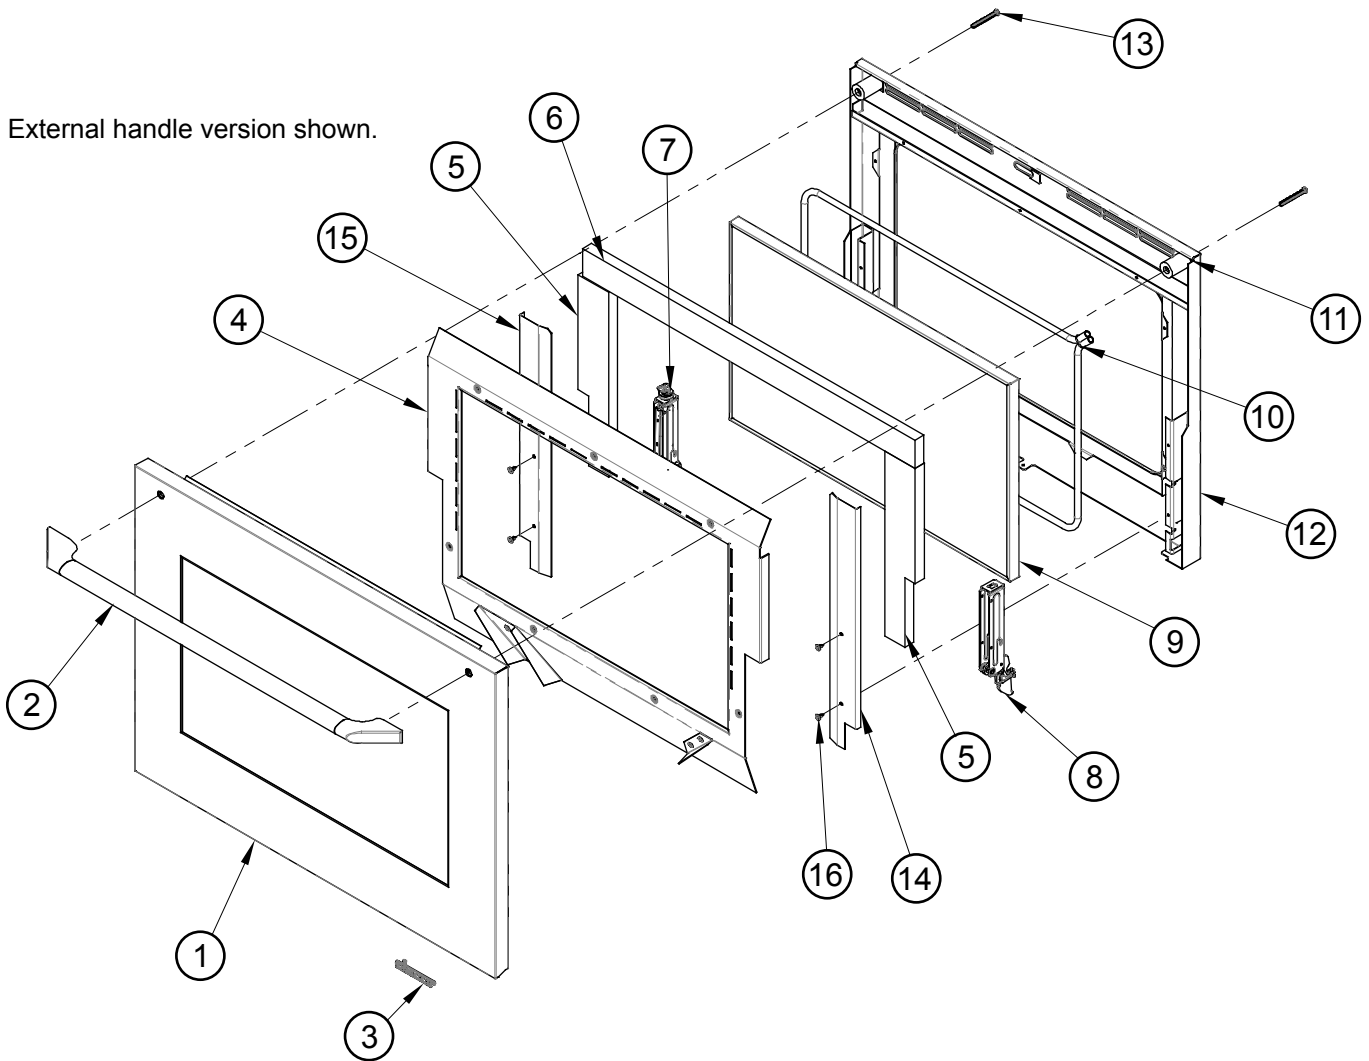

dacor®

The Life of the Kitchen.®

PARTS CATALOG

RO230/ROV230 Wall Oven

Page #	Description
2	Door Assembly
3	Door Parts
4	Chassis Assembly - Front
5	Chassis Parts - Front
6	Chassis Assembly - Rear
7	Control Panel
8	Sub-Chassis Electrical Components
9	Oven Cell Components
10	Miscellaneous Components

Revised 04-09-2015

RO230/ROV230 Wall Oven Door Assembly

External handle version shown.

RO230/ROV230 Wall Oven Door Parts

Complete Door Assemblies

Part #	Description
701475-01	COMPLETE TOP DOOR ASSEMBLY, RO230B
701475-02	COMPLETE BOTTOM DOOR ASSEMBLY, RO230B
701698-03	COMPLETE TOP DOOR ASSEMBLY, RO230FS
701698-04	COMPLETE BOTTOM DOOR ASSEMBLY, RO230FS
701426-01	COMPLETE TOP DOOR ASSEMBLY, RO230S
701426-02	COMPLETE BOTTOM DOOR ASSEMBLY, RO230S
701788-01	COMPLETE TOP DOOR ASSEMBLY, RO230W
701788-02	COMPLETE BOTTOM DOOR ASSEMBLY, RO230W
701503-01	COMPLETE TOP DOOR ASSEMBLY, ROV230B
701503-02	COMPLETE BOTTOM DOOR ASSEMBLY, ROV230B

Door Components

Item	Part #	Description
1	701474	ASSEMBLY, DOOR SKIN, RO130B
	701697	ASSEMBLY, DOOR SKIN, RO130FS
	701427-01	ASSEMBLY, DOOR SKIN, RO130S
	701789	ASSEMBLY, DOOR SKIN, RO130W
	701759	ASSEMBLY, DOOR SKIN, ROV130B
2	13659-001	ASSEMBLY, DOOR HANDLE, STAINLESS
	13659-019	ASSEMBLY, DOOR HANDLE, BLACK
	13659-021	ASSEMBLY, DOOR HANDLE, WHITE
3	72510CH ¹	LOGO, DACOR, 3", CHROME ¹
4	107221B	HEAT SHIELD
5	105353	INSULATION, SIDE DOOR
6	105352	INSULATION, TOP DOOR
7	72711	HINGE, LEFT
8	72710	HINGE, RIGHT