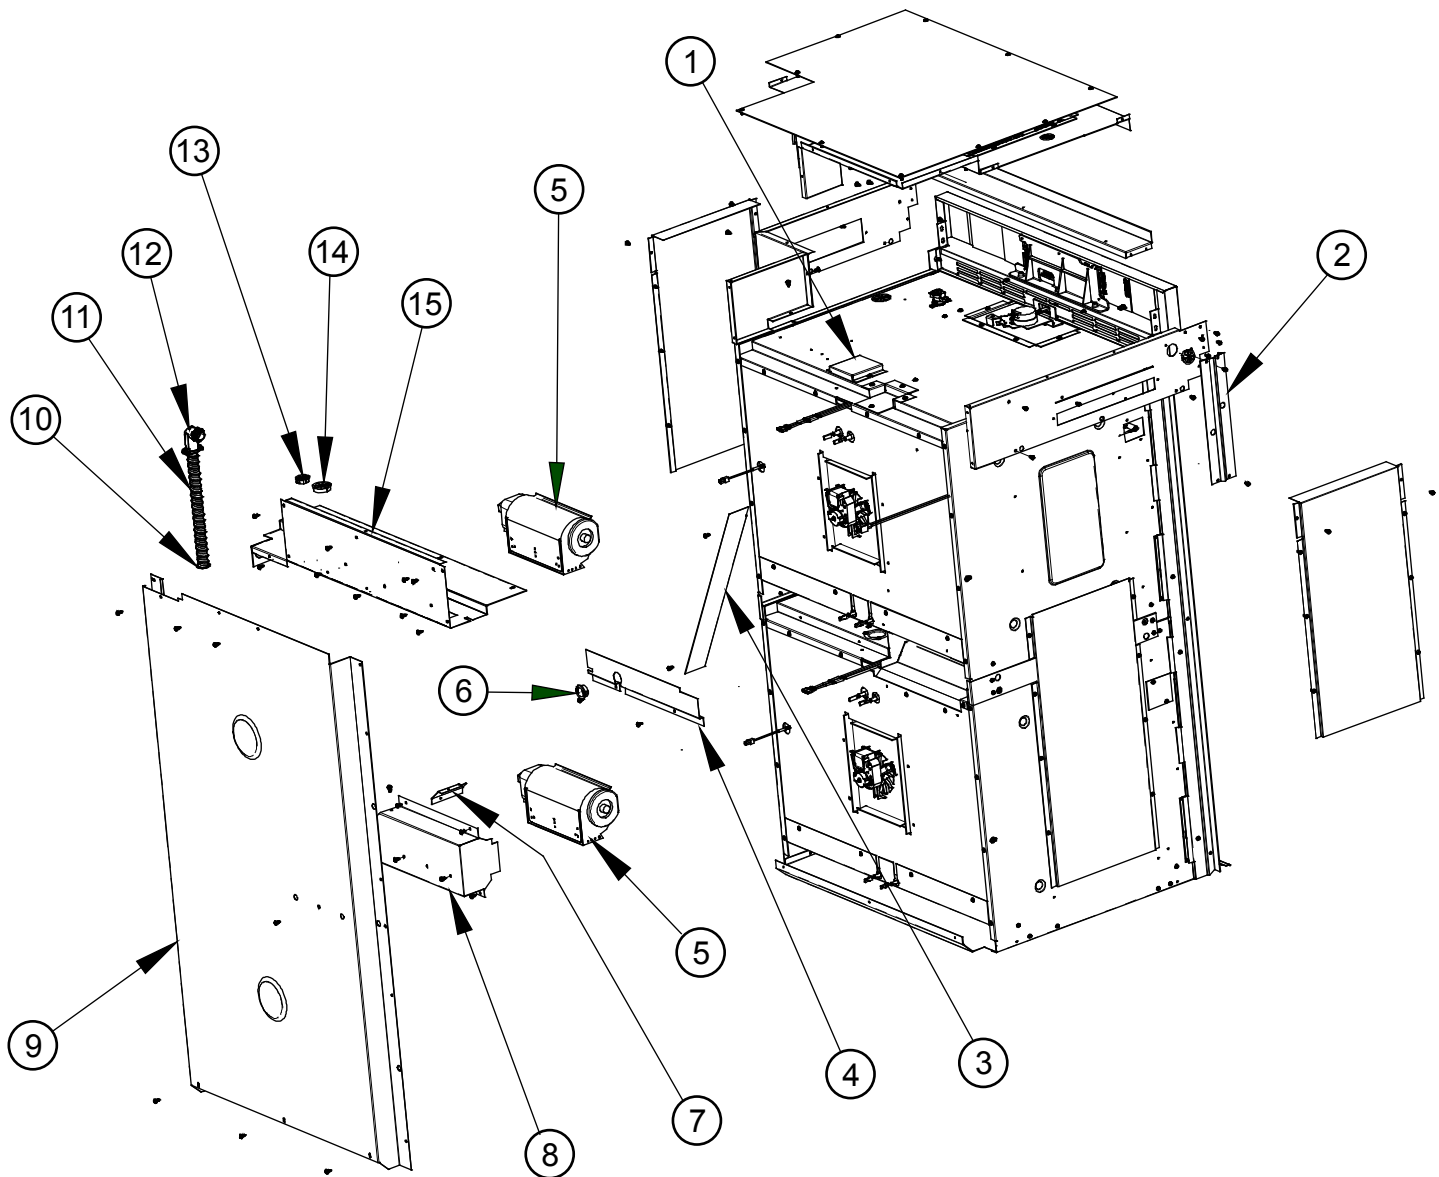

RO230/ROV230 Wall Oven Chassis Assembly - Rear

See page 7 for wiring harness.

Item	Part #	Description
1	105330	DUCT, SMOKE ELIMINATOR
2	105478	COVER, MEAT PROBE WIRE
3	105326	DUCT, REAR
4	105387	COVER, DOUBLE OVEN
5	82347	FAN, COOLING
6	83055	SNAP BUSHING
7	105484	BAKE ELEMENT, CORNER
8	105386	COVER, LOWER COOLING FAN

Item	Part #	Description
9	105358	COVER, BACK DOUBLE OVEN
10	83133	BUSHING, 1/2", RED
11	26420	CONDUIT, 1/2" FLEX, CUT 60
12	82195	1/2" 90° SQUEEZE CONNECTOR
13	92191-02	BUSHING, SPLIT 1.0"
14	92191-03	BUSHING, SPLIT 1.375"
15	105316	TOP REAR