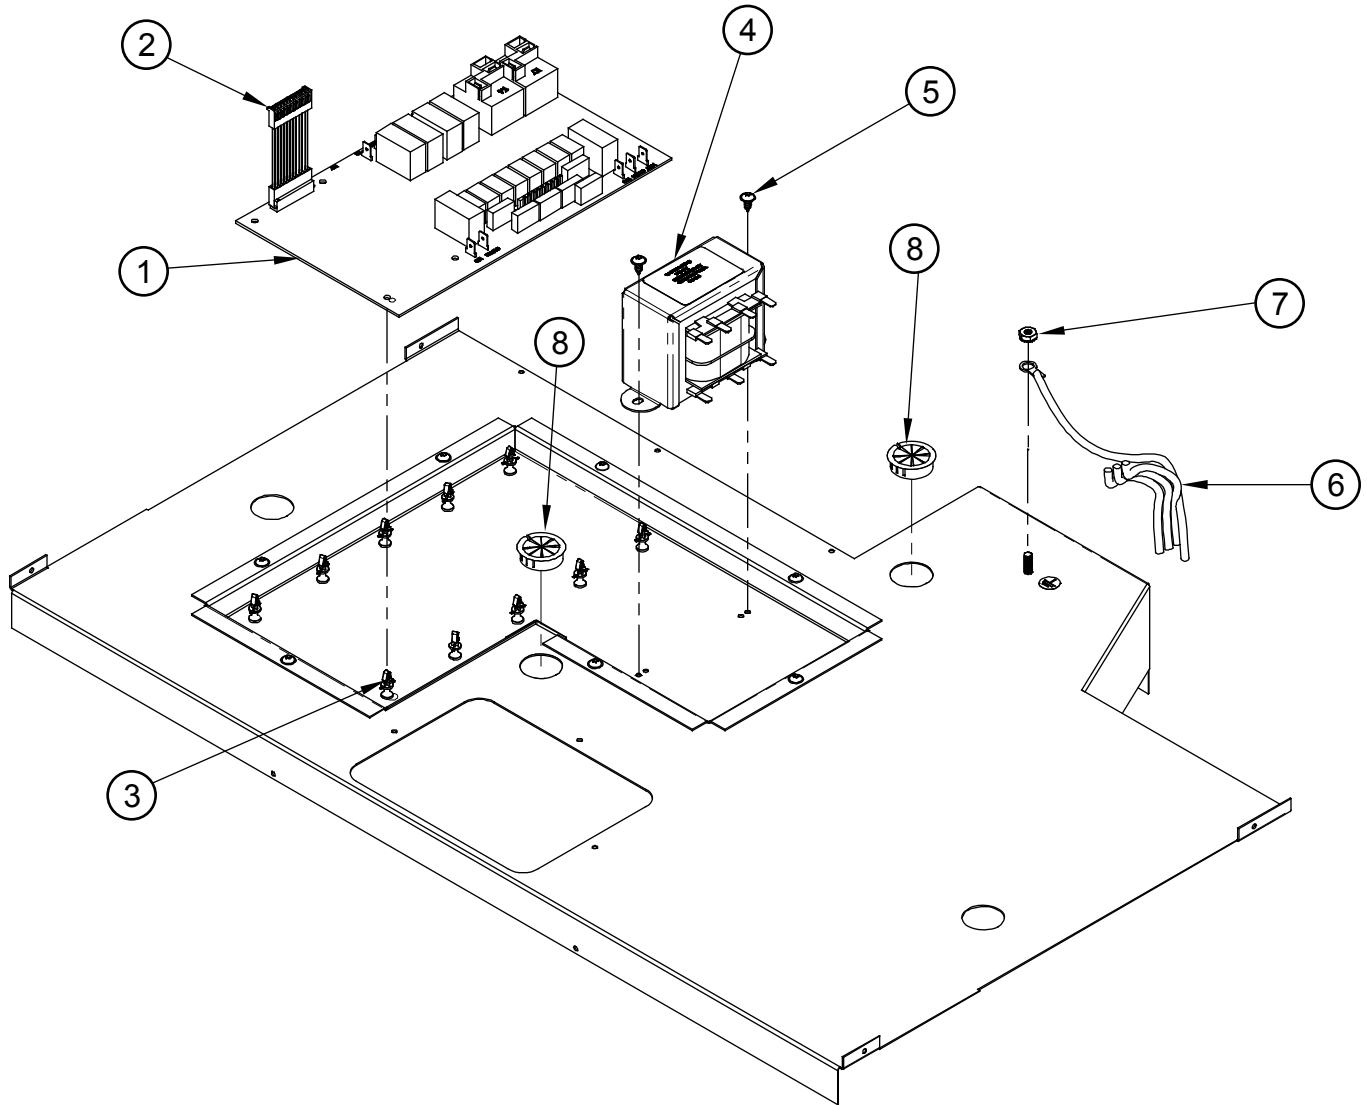

² See page 6 for individual components

RO230/ROV230 Wall Oven Chassis Assembly - Rear

See page 7 for wiring harness.

Item	Part #	Description
1	105330	DUCT, SMOKE ELIMINATOR
2	105478	COVER, MEAT PROBE WIRE
3	105326	DUCT, REAR
4	105387	COVER, DOUBLE OVEN
5	82347	FAN, COOLING
6	83055	SNAP BUSHING
7	105484	BAKE ELEMENT, CORNER
8	105386	COVER, LOWER COOLING FAN

Item	Part #	Description
9	105358	COVER, BACK DOUBLE OVEN
10	83133	BUSHING, 1/2", RED
11	26420	CONDUIT, 1/2" FLEX, CUT 60
12	82195	1/2" 90° SQUEEZE CONNECTOR
13	92191-02	BUSHING, SPLIT 1.0"
14	92191-03	BUSHING, SPLIT 1.375"
15	105316	TOP REAR

RO230/ROV230 Wall Oven Control Panel Assembly

Item		Description
1	701476-02*	ASSEMBLY, BEZEL/CAPACITIVE TOUCH, RO230B
	701431-02*	ASSEMBLY, BEZEL/CAPACITIVE TOUCH, RO230S
	701504-02*	ASSEMBLY, BEZEL/CAPACITIVE TOUCH, ROV230B
2	105336	CONTROL BOARD, RO230/ROV230
3	105334	CONTROL BOARD BASE
4	105486	SCREW, 6-19 X 3/8"
5	105655	RIBBON CABLE

* Includes items 2, 3 and 4 (6 each).

RO230/ROV230 Sub-Chassis Electrical Components

Item	Part #	Description
1	102380	RELAY BOARD, RO230/ROV2330
2	105448	WIRING HARNESS, POWER BOARD
3	83538	PCB SUPPORT, NYLON
4	100832	TRANSFORMER, RO230/ROV230
5	83023	SCREW, SLOT HWH #10 X 3/8 THD
6	105413	WIRING HARNESS, MAIN
7	83009	NUT, KEPS, #10-24
8	92191-02	BUSHING, SPLIT 1.0"
-	105729	WIRING HARNESS EXTENSION RELAY BOARD/TOUCH PAN (not shown)